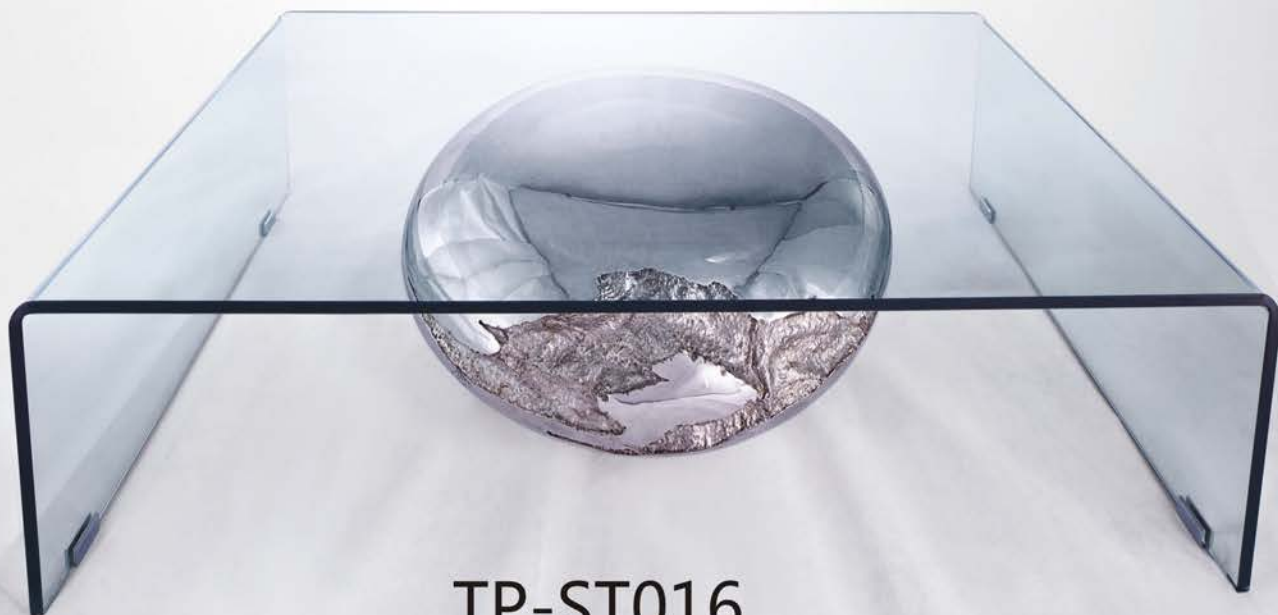

没有沧桑的历史不够厚重
没有岁月的沉淀不算完美
在这里手工、自然、岁月的痕迹
本然质璞
浑然天成