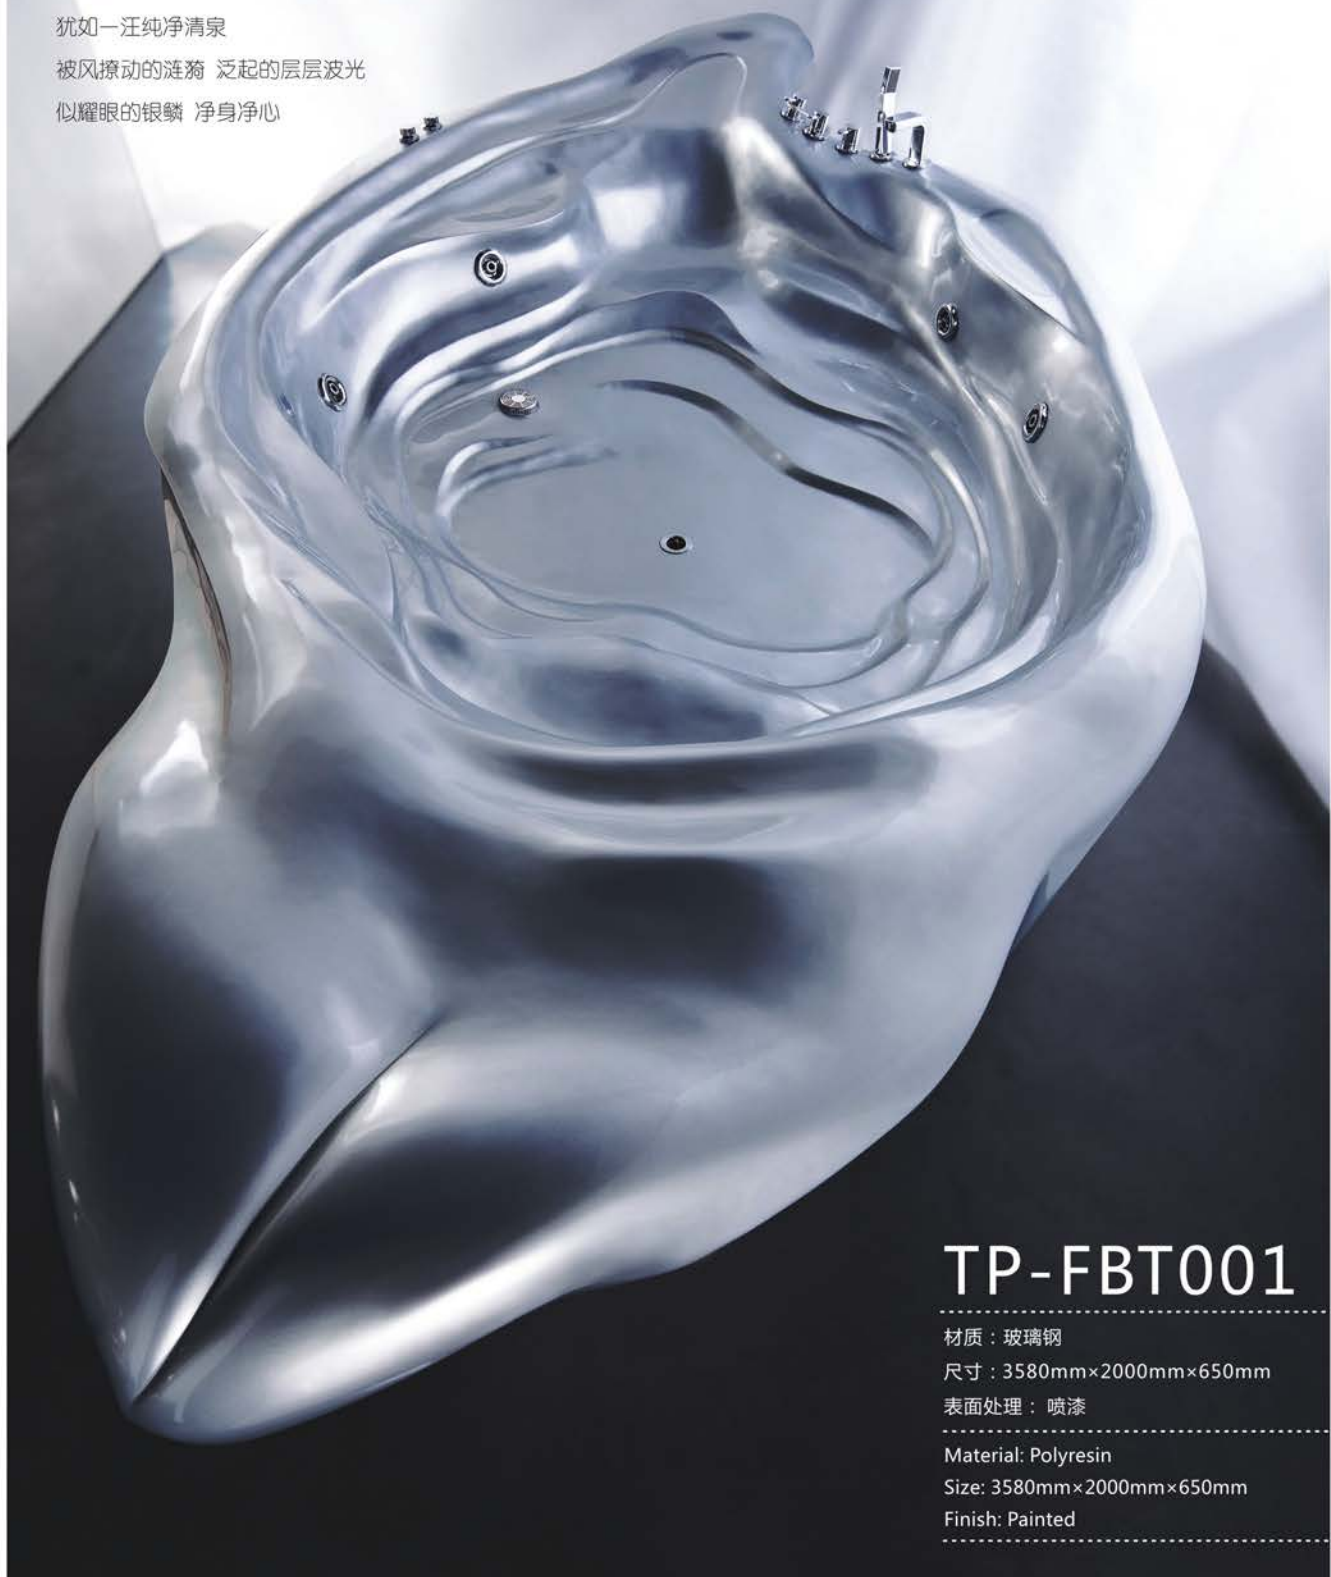

Your expert of art furniture customization

Ooze Bathtub

沁浴缸

犹如一汪纯净清泉

被风撩动的涟漪 泛起的层层波光

似耀眼的银鳞 净身净心

TP-FBT001

材质：玻璃钢

尺寸：3580mm×2000mm×650mm

表面处理：喷漆

Material: Polyresin

Size: 3580mm×2000mm×650mm

Finish: Painted